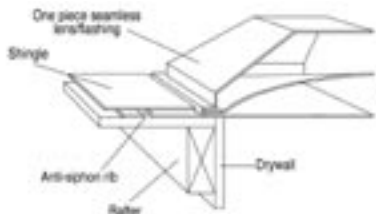

Vinyl Hitch Hider

Attractive and clever way to hide hitches. All vinyl, maintenance-free. Makes lots more attractive too.

207850 8'
207851 10'

6' available by special order.

Pre-punched flange, complete and ready to mount over roof opening. Can be installed on metal or sloped roofs. Minimum 3:12 pitch.

- Leakproof design
- UV Protection
- Tough Polymer Panes
- Energy Efficient
- Anti-Fogging
- Easy Installation

Emerald F **NEW!** Dome SD

463000 16" x 32"
463001 24" x 24"
463002 24" x 32"
463003 48" x 48"
463004 16" x 16"
463005 16" x 48"

463010 16" x 32"
463011 24" x 24"
463012 24" x 32"
463013 48" x 48"
463014 16" x 16"
463015 16" x 48"

Options

- Multiple pans for maximum insulation
- Bronze polycarbonate for added sun control

Pre-Fabricated Brick Chimney Covers

Hides unsightly fireplace flue stacks and roof jacks giving a realistic brick chimney appearance.

Base unit comes standard as a 24" x 24" x 36" weighing only 35 lbs. with an optional 3 ft. extension, can stack to 9 ft. Developed by sandwiching lightweight polystyrene between durable 1/8" durable brick marble aggregate exterior and a strong no-rust aluminum inner framework will never fade or rust and takes just minutes to install. Box includes brick chimney panels, lid, flange, all mounting hardware and simple directions. Will outlast all traditional wood or vinyl covered flue pipes.

200200 Red Brick Cover w/all Mounting Hardware
200201 Red Brick 36" Extension
200205 Gray Brick Cover w/all Mounting Hardware

Prices and Specifications Subject to Change without Notice