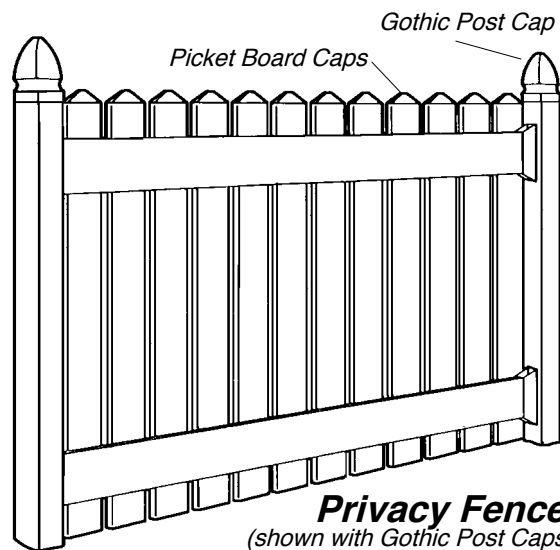

Genova's patented Stake Post Mount fittings allow you to set 4" x 4" vinyl fence posts using a standard metal T-stake or U-stake, so installation is easy. No digging or waiting for cement to set. Rails can be mounted on the sides of posts or the front.

Front Mount

Side Mount

Stake Post Mounts

Routed Rail Post Installation

Posts are available routed for easy installation. Once 4" or 5" posts (available in heights of 60", 40" or 30") are secured in ground, rails can be slid into position. Rails are available in either 2" x 6" x 8' or 2" x 6" x 16' lengths. Self-tapping screws with covers can be installed on the bottom of rails to prevent sliding.

Versatile & Stylish

- Post & Rail available in two-rail or three-rail styles
- Stake mount styles available with square or round posts
- Picket and privacy fences available with different board and post cap options

Flat Board Caps

Picket Board Caps

Gothic Board Caps

Privacy Fence
(shown with Gothic Post Caps and Picket Board Caps)

Picket Fence
(shown with Ball Post Caps and Picket Board Caps)

Post & Rail
(shown with Bevel Post Caps and Three Routed Rails)