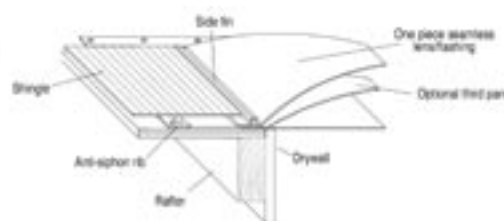

Vinyl Hitch Hider

Attractive and clever way to hide hitches. All vinyl, maintenance-free. Makes lots more attractive too.

207850 8'
207851 10'

6' available by special order.

Pre-punched flange, complete and ready to mount over roof opening. Can be installed on metal or sloped roofs. Minimum 3:12 pitch.

- Leakproof design
- UV Protection
- Tough Polymer Panes
- Energy Efficient
- Anti-Fogging
- Easy Installation

Emerald F **NEW!** Dome SD

463000 16" x 32"
463001 24" x 24"
463002 24" x 32"
463003 48" x 48"
463004 16" x 16"
463005 16" x 48"

463010 16" x 32"
463011 24" x 24"
463012 24" x 32"
463013 48" x 48"
463014 16" x 16"
463015 16" x 48"

Options

- Multiple pans for maximum insulation
- Bronze polycarbonate for added sun control

Pre-Fabricated Brick Chimney Covers

Hides unsightly fireplace flue stacks and roof jacks giving a realistic brick chimney appearance.

Base unit comes standard as a 24" x 24" x 36" weighing only 35 lbs. with an optional 3 ft. extension, can stack to 9 ft. Developed by sandwiching lightweight polystyrene between durable 1/8" durable brick marble aggregate exterior and a strong no-rust aluminum inner framework will never fade or rust and takes just minutes to install. Box includes brick chimney panels, lid, flange, all mounting hardware and simple directions. Will outlast all traditional wood or vinyl covered flue pipes.

200200 Red Brick Cover w/all Mounting Hardware
200201 Red Brick 36" Extension
200205 Gray Brick Cover w/all Mounting Hardware

Prices and Specifications Subject to Change without Notice