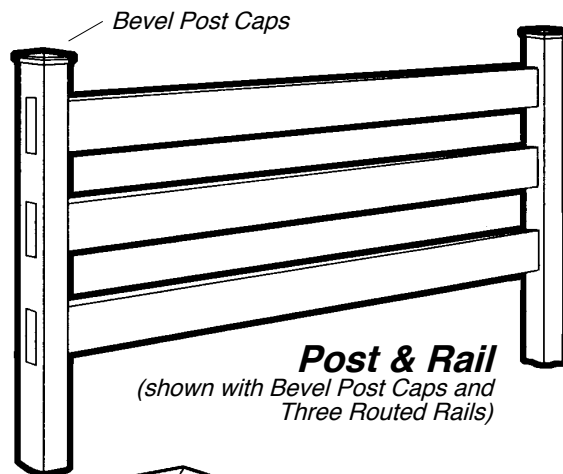

Versatile & Stylish

- Post & Rail available in two-rail or three-rail styles
- Stake mount styles available with square or round posts
- Picket and privacy fences available with different board and post cap options

Flat Board Caps

Picket Board Caps

Gothic Board Caps

Privacy Fence
(shown with Gothic Post Caps and Picket Board Caps)

Picket Fence
(shown with Ball Post Caps and Picket Board Caps)

Post & Rail
(shown with Bevel Post Caps and Three Routed Rails)